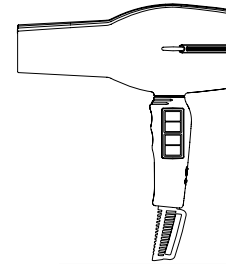

## FEATURES:

- ▶ Integrated cold air button
- ▶ 6 heat/speed settings
- ▶ 2.8 m extra flexibility cord
- ▶ 2 nozzles with Venturi effect  
(classic 60mm + OAS 75 mm)

- ▶ Made in Italy PRO AC motor

PERFORMANCES:	EV1 H	EV1 R
Power (230-240V):	1900-2100 W	2100-2300 W
Weight:	578 g	591 g
Air speed (with nozzle):	142 km/h	147 km/h
Pressure:	36 mmH <sub>2</sub> O	43 mmH <sub>2</sub> O
Capacity:	1.150 L/min	1.250 L/min
RPM (motor speed)	17.000 rpm	19.000 rpm

## COLOUR RANGE:

- OPTIONAL:** Nozzle OAS PLUS 90mm  
Diffuser 15 fingers