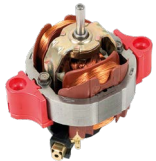

## FEATURES:

- ▶ Integrated cold air button
- ▶ 6 heat/speed settings
- ▶ Ionic technology
- ▶ 2.8 m extra flexibility cord
- ▶ 2 nozzles with Venturi effect (classic 60mm + OAS 75 mm)

- ▶ Made in Italy PRO AC motor

PERFORMANCES:	KA2 H	KA2 R
Power (230-240V):	2000-2200 W	2200-2400 W
Weight:	522 g	531 g
Air speed (with nozzle):	148 km/h	162 km/h
Pressure:	50 mmH <sub>2</sub> O	59 mmH <sub>2</sub> O
Capacity:	1.353 L/min	1.467 L/min
RPM (motor speed)	17.000 rpm	19.000 rpm

## COLOUR RANGE:

**OPTIONAL:** Nozzle OAS PLUS 90mm  
Diffuser 15 fingers