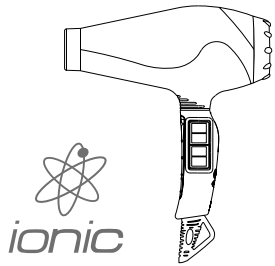

# KORTO A2

## FEATURES:

- ▶ Integrated cold air button
- ▶ 6 heat/speed settings
- ▶ Ionic technology
- ▶ 2.8 m extra flexibility cord
- ▶ 2 nozzles with Venturi effect (classic 60mm + OAS 75 mm)

- ▶ Made in Italy PRO AC motor