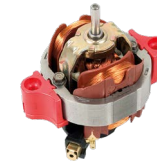

## FEATURES:

- ▶ 6 heat/speed settings
- ▶ 2.8 m extra flexibility cord
- ▶ 2 nozzles with Venturi effect  
(classic 60mm + OAS 75 mm)

- ▶ Made in Italy PRO AC motor

PERFORMANCES:	KA6 H	KA6 R
Power (230-240V):	2000-2200 W	2200-2400 W
Weight:	522 g	533 g
Air speed (with nozzle):	148 km/h	162 km/h
Pressure:	50 mmH <sub>2</sub> O	59 mmH <sub>2</sub> O
Capacity:	1.353 L/min	1.466 L/min
RPM (motor speed)	17.000 rpm	19.000 rpm

## COLOUR RANGE:

- OPTIONAL:** Nozzle OAS PLUS 90mm  
Diffuser 15 fingers